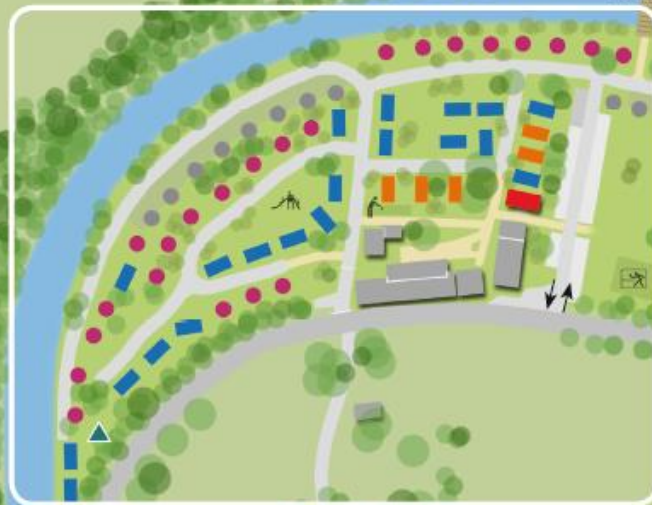

KohnenHof

camping by the river

Mobilhomes:

- 4 MH Maldives
- 5 MH Luxor - Tamaris
- 6 MH Médi Plus
- 7 MH Kischt - Grand Large
- 8 MH Quetsch - Tamaris
- 9 MH Bir - Tamaris
- 10 MH Méditerranée
- 11 MH Apel
- 12 MH Déclik
- 21 MH Pacifique
- 20 MH Corinthe
- 26 MH Our
- 39 MH Uil
- 41 MH Blo - Corsaire
- 42 Chalet Taos F6
- 44 Chalet Taos F5
- 45 MH Waiss - Corsaire
- 47 MH Giel
- 48 MH Océane
- 49 MH Greng - Grand Large
- 174 MH Hirsch - Tornade
- 175 MH Schwein - Tornade

Safaritents:

- 120 Safaritent Biwer
- 121 Safaritent Fuuss

Lodges:

- 36 Lodge with alcove Georgette
- 37 Lodge + with toilet/shower Luna
- 38 Lodge + with toilet Sol
- 40a Lodge Josephine
- 40b Lodge Berend

Camping Pitches:

- Pitches with grass stones
- Pitches
- ▲ Private sanitary

www.lamsa-design.nl

Camping Kohnenhof • 1, Kounenhaff • L-9838 • Eisenbach • Luxembourg
 Tel. 00352 - 929 464 • kohnenhof@pt.lu • www.campingkohnenhof.lu